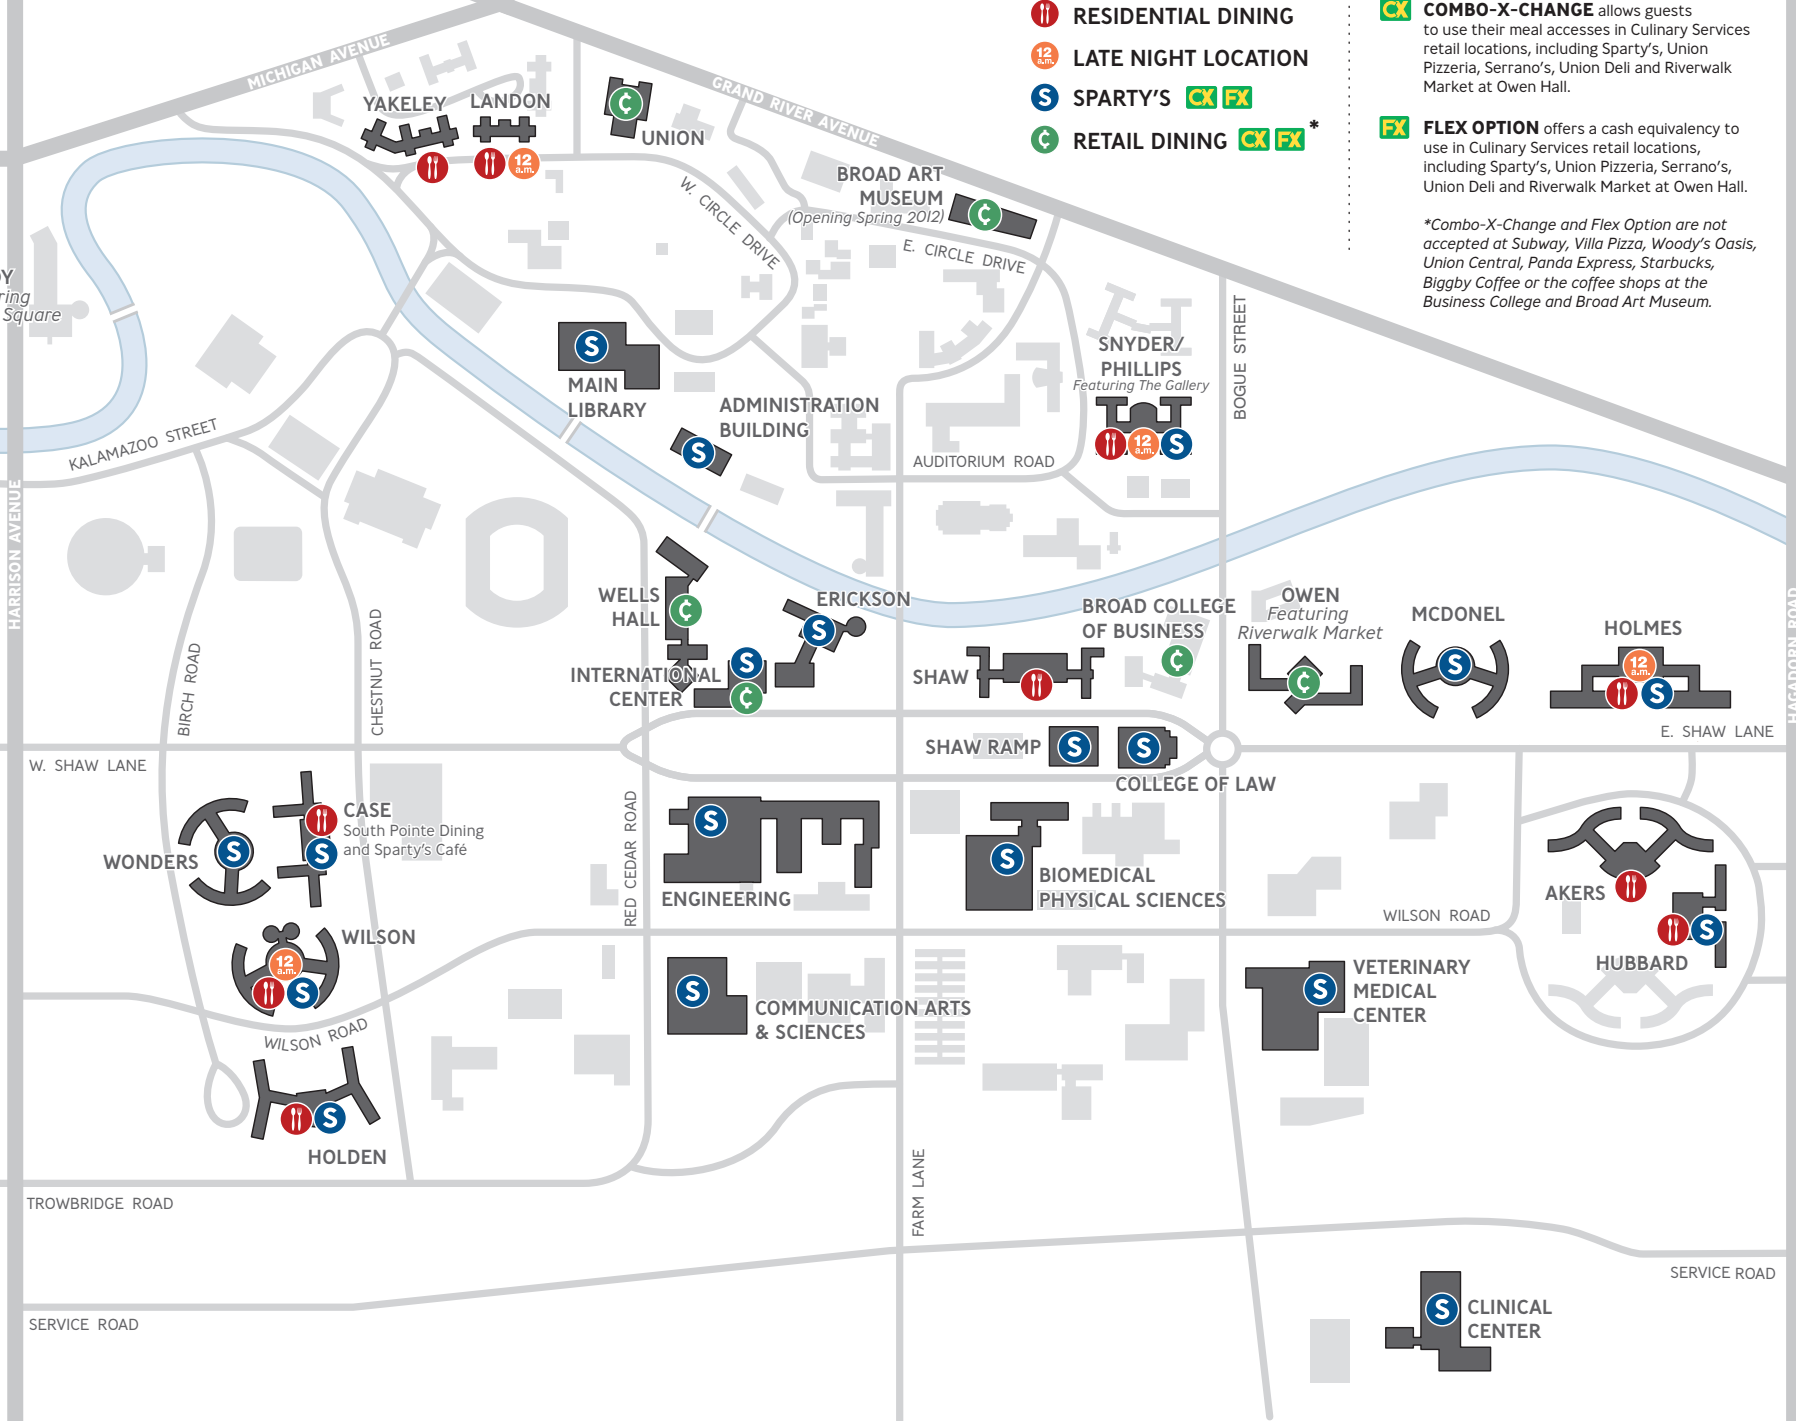

## KEY

- RESIDENTIAL DINING
- LATE NIGHT LOCATION
- SPARTY'S
- RETAIL DINING \*

**COMBO-X-CHANGE** allows guests to use their meal accesses in Culinary Services retail locations, including Sparty's, Union Pizzeria, Serrano's, Union Deli and Riverwalk Market at Owen Hall.

**FLEX OPTION** offers a cash equivalency to use in Culinary Services retail locations, including Sparty's, Union Pizzeria, Serrano's, Union Deli and Riverwalk Market at Owen Hall.

\*Combo-X-Change and Flex Option are not accepted at Subway, Villa Pizza, Woody's Oasis, Union Central, Panda Express, Starbucks, Biggy Coffee or the coffee shops at the Business College and Broad Art Museum.

**WONDERS**   
**CASE**  
South Pointe Dining  
and Sparty's Café

**WILSON**

**HOLDEN**

**WELLS HALL**  
  
**INTERNATIONAL CENTER**

**ERICKSON**

**SHAW**

**BROAD COLLEGE OF BUSINESS**

**OWEN**  
Featuring  
Riverwalk Market

**AKERS**

**HUBBARD**

**CLINICAL CENTER**